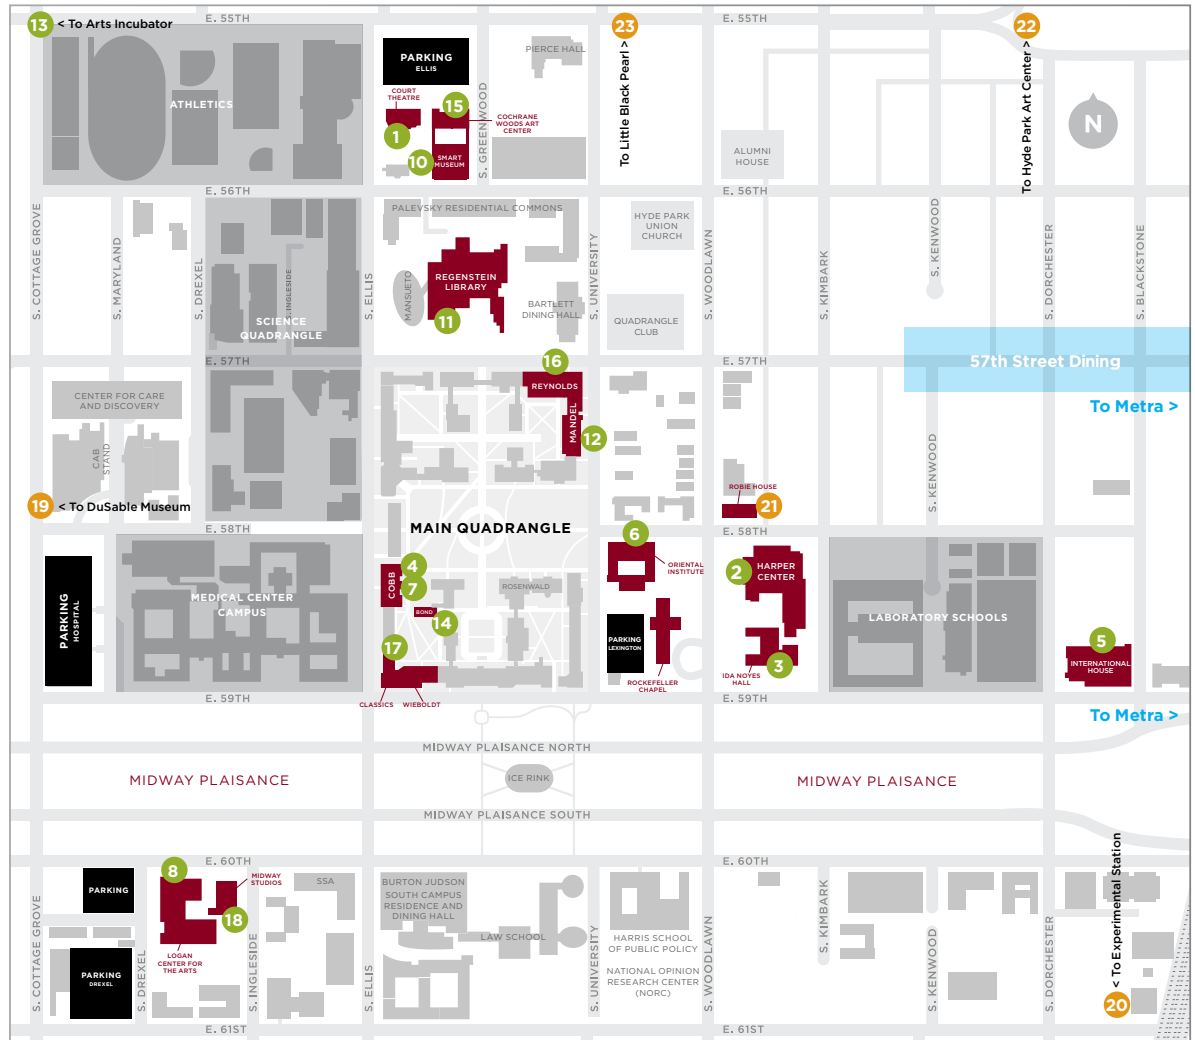

## UNIVERSITY OF CHICAGO CAMPUS MAP

### VENUES

- 1 Court Theatre
- 2 Charles M. Harper Center
- 3 Max Palevsky Cinema
- 4 Film Studies Center
- 5 International House Assembly Hall
- 6 The Oriental Institute Museum
- 7 The Renaissance Society
- 8 Reva and David Logan Center for the Arts
- 9 Rockefeller Memorial Chapel
- 10 Smart Museum of Art
- 11 Special Collections Research Center, including Exhibition Gallery
- 12 Mandel Hall
- 13 Arts Incubator
- 14 Bond Chapel
- 15 Cochrane-Woods Art Center
- 16 Francis X. Kinahan Theater
- 17 Fulton Recital Hall
- 18 Midway Studios

### HIGHLIGHTS

- 1 Court Theatre  
5535 S. Ellis Ave.  
[courtheatre.org](https://courtheatre.org)
- 2 Chicago Booth School of Business Art Collection  
Charles M. Harper Center  
5807 S. Woodlawn Ave.  
[art.chicagobooth.edu](https://art.chicagobooth.edu)
- 3 Doc Films  
1212 E. 59th St.  
[docfilms.uchicago.edu](https://docfilms.uchicago.edu)
- 4, Film Studies Center
- 8 Cobb Hall  
5811 S. Ellis Ave.  
Third Floor  
[filmstudiescenter.uchicago.edu](https://filmstudiescenter.uchicago.edu)
- 5 International House  
1414 E. 59th St.  
[ihouse.uchicago.edu](https://ihouse.uchicago.edu)
- 6 The Oriental Institute Museum  
1155 E. 58th St.  
[oi.uchicago.edu](https://oi.uchicago.edu)
- 7 The Renaissance Society  
Cobb Hall  
5811 S. Ellis Ave.  
Fourth Floor  
[renaissancesociety.org](https://renaissancesociety.org)
- 8 Reva and David Logan Center for the Arts  
915 E. 60th St.  
[logan.uchicago.edu](https://logan.uchicago.edu)
- 18 Richard and Mary L. Gray Center for Arts and Inquiry  
929 E. 60th Street  
[graycenter.uchicago.edu](https://graycenter.uchicago.edu)